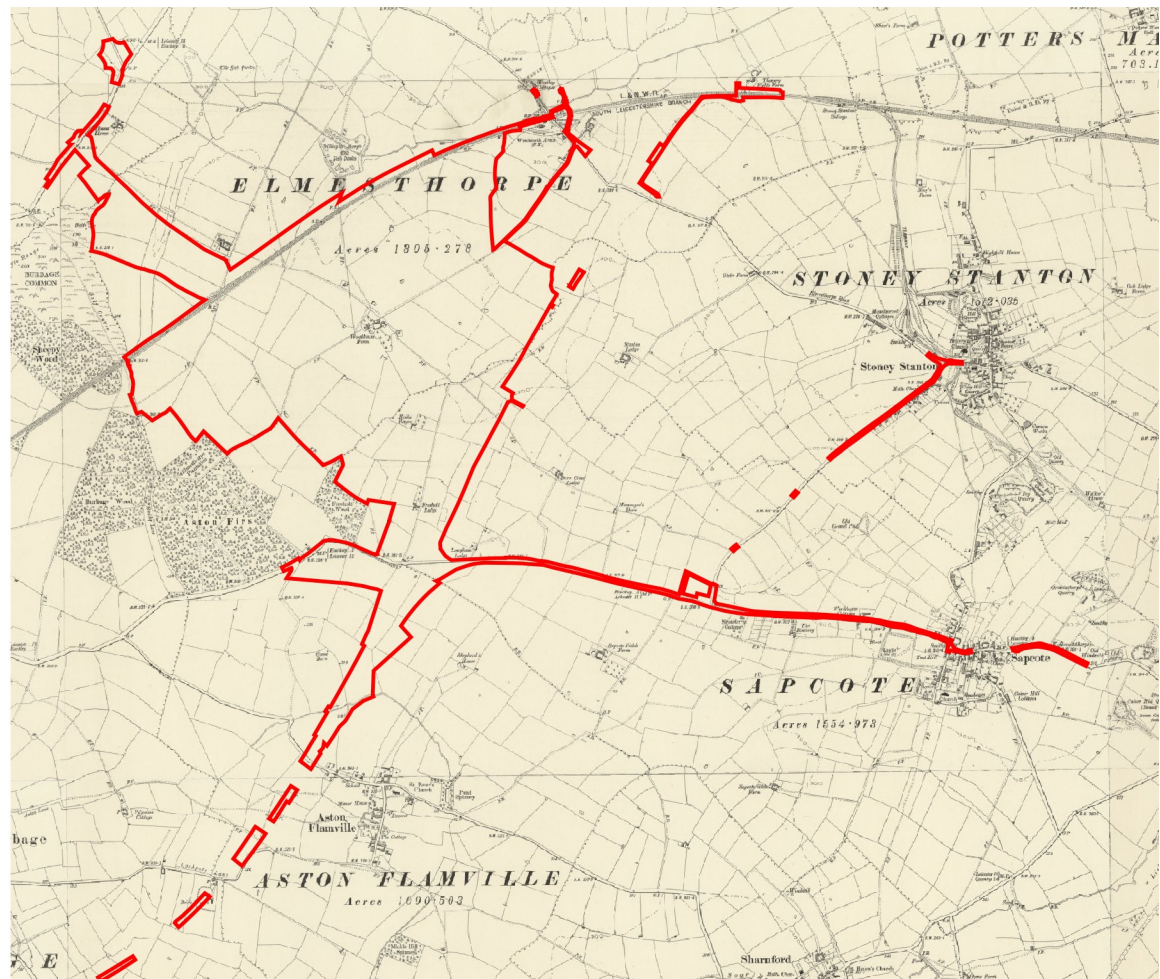

Map of Leicester, 1814

Ordnance Survey Map, 1886

Ordnance Survey Map, 1903

## HINCKLEY NATIONAL RAIL FREIGHT INTERCHANGE

Date:	27-10-2022
Paper size:	A3
Scale:	1:35000

### Key:

Order Limits