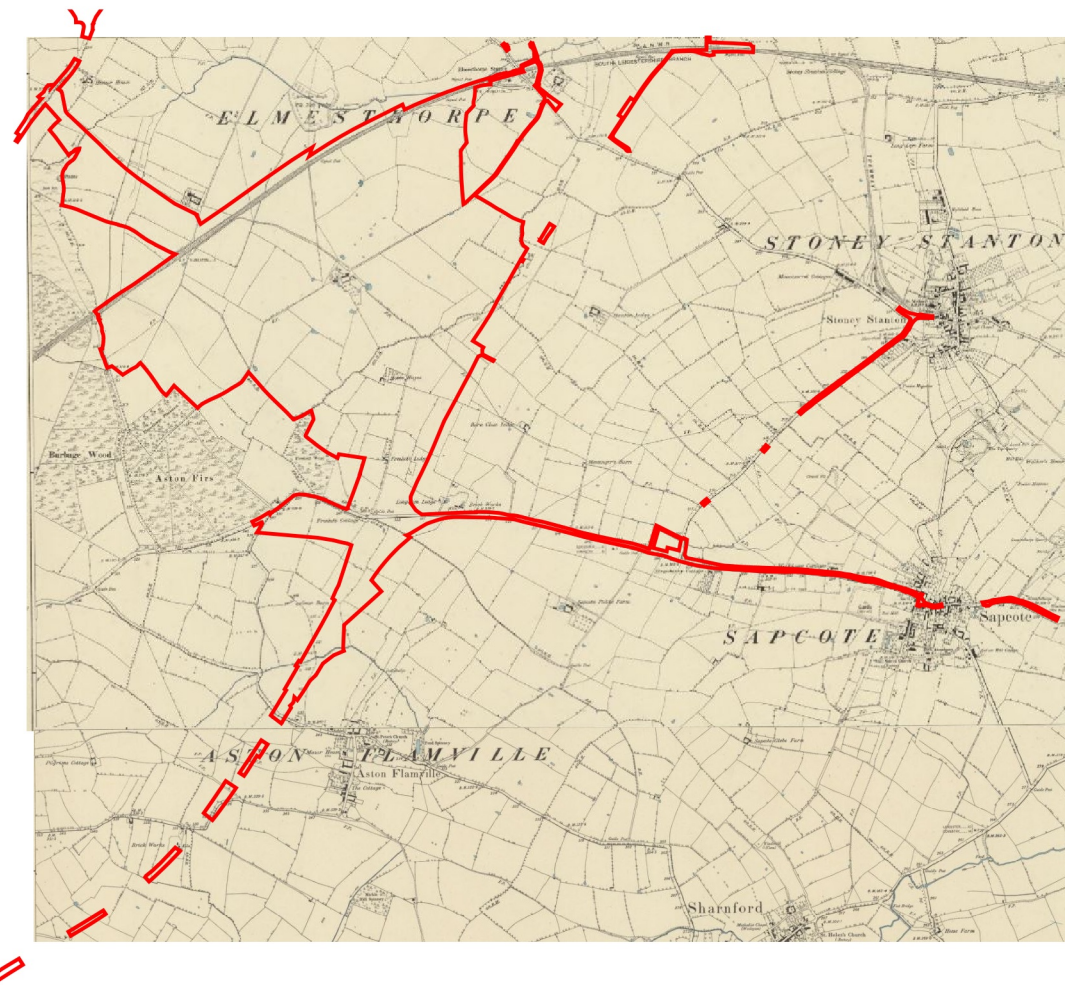

Map of Leicester, 1814

Ordnance Survey Map, 1886

Ordnance Survey Map, 1903

## HINCKLEY NATIONAL RAIL FREIGHT INTERCHANGE

Date:	27-10-2022
Paper size:	A3
Scale:	1:35000